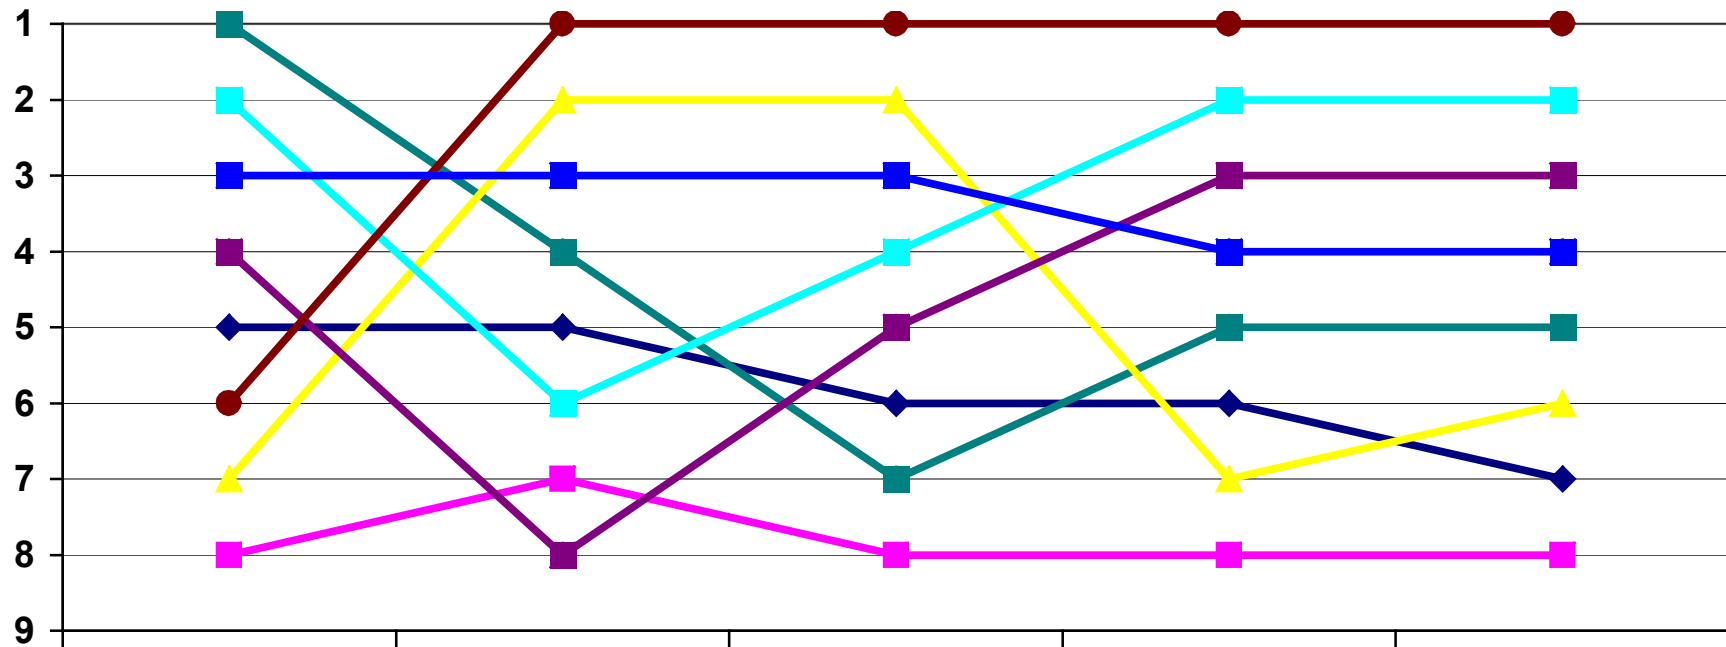

Start	Boje 1. Runde	Steg 1. Runde	Boje 2. Runde	Ziel
◆ Wännä	5	5	6	6	7
■ Fritz	8	7	8	8	8
■ Ekki	1	4	7	5	5
▲ Nick	7	2	2	7	6
■ Ben	2	6	4	2	2
■ Lisa	4	8	5	3	3
● Ute	6	1	1	1	1
■ Eva	3	3	3	4	4